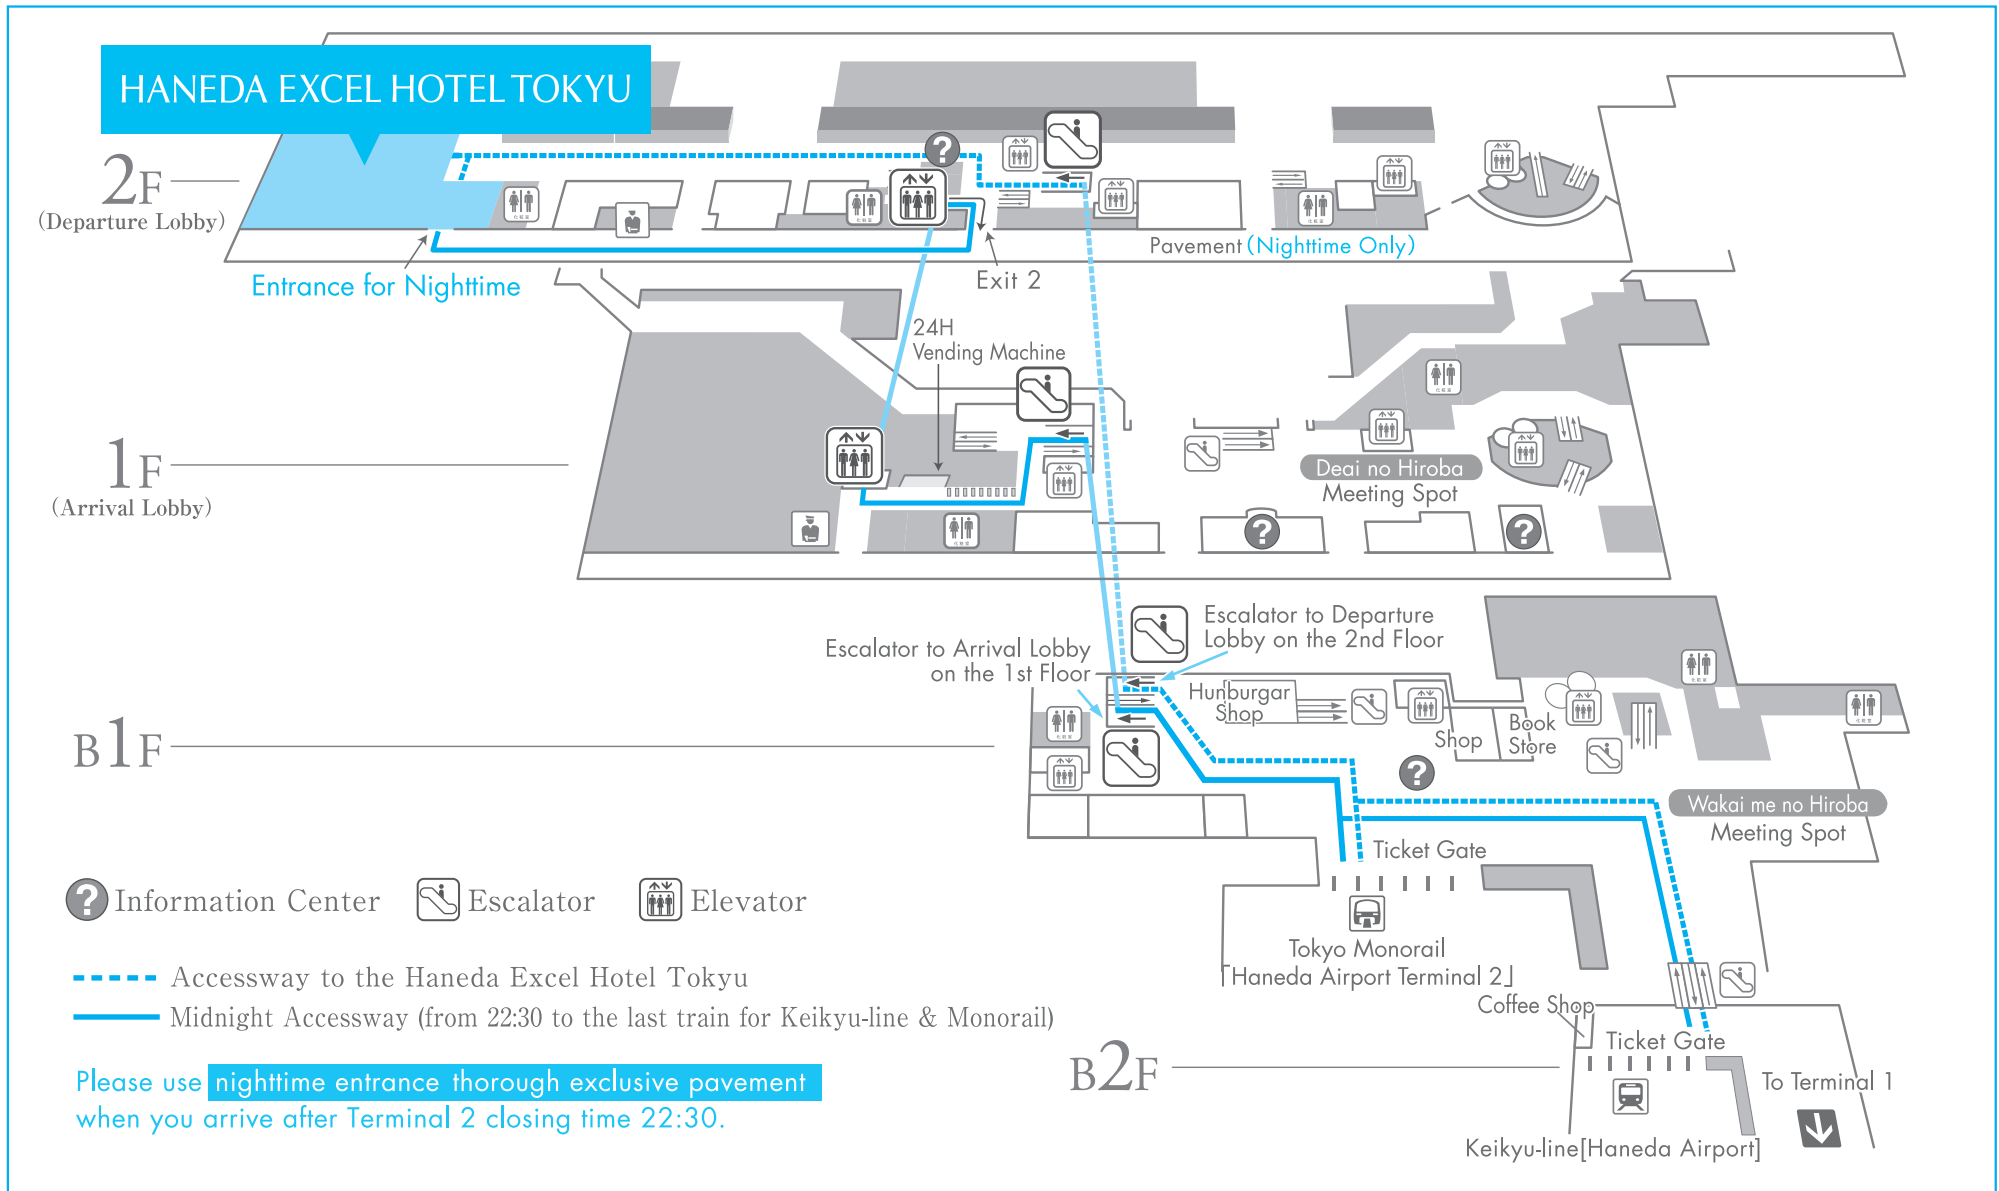

Access Information to Haneda Excel Hotel Tokyū (Terminal 2)

HANEDA EXCEL HOTEL TOKYU

TEL.03-5756-6000