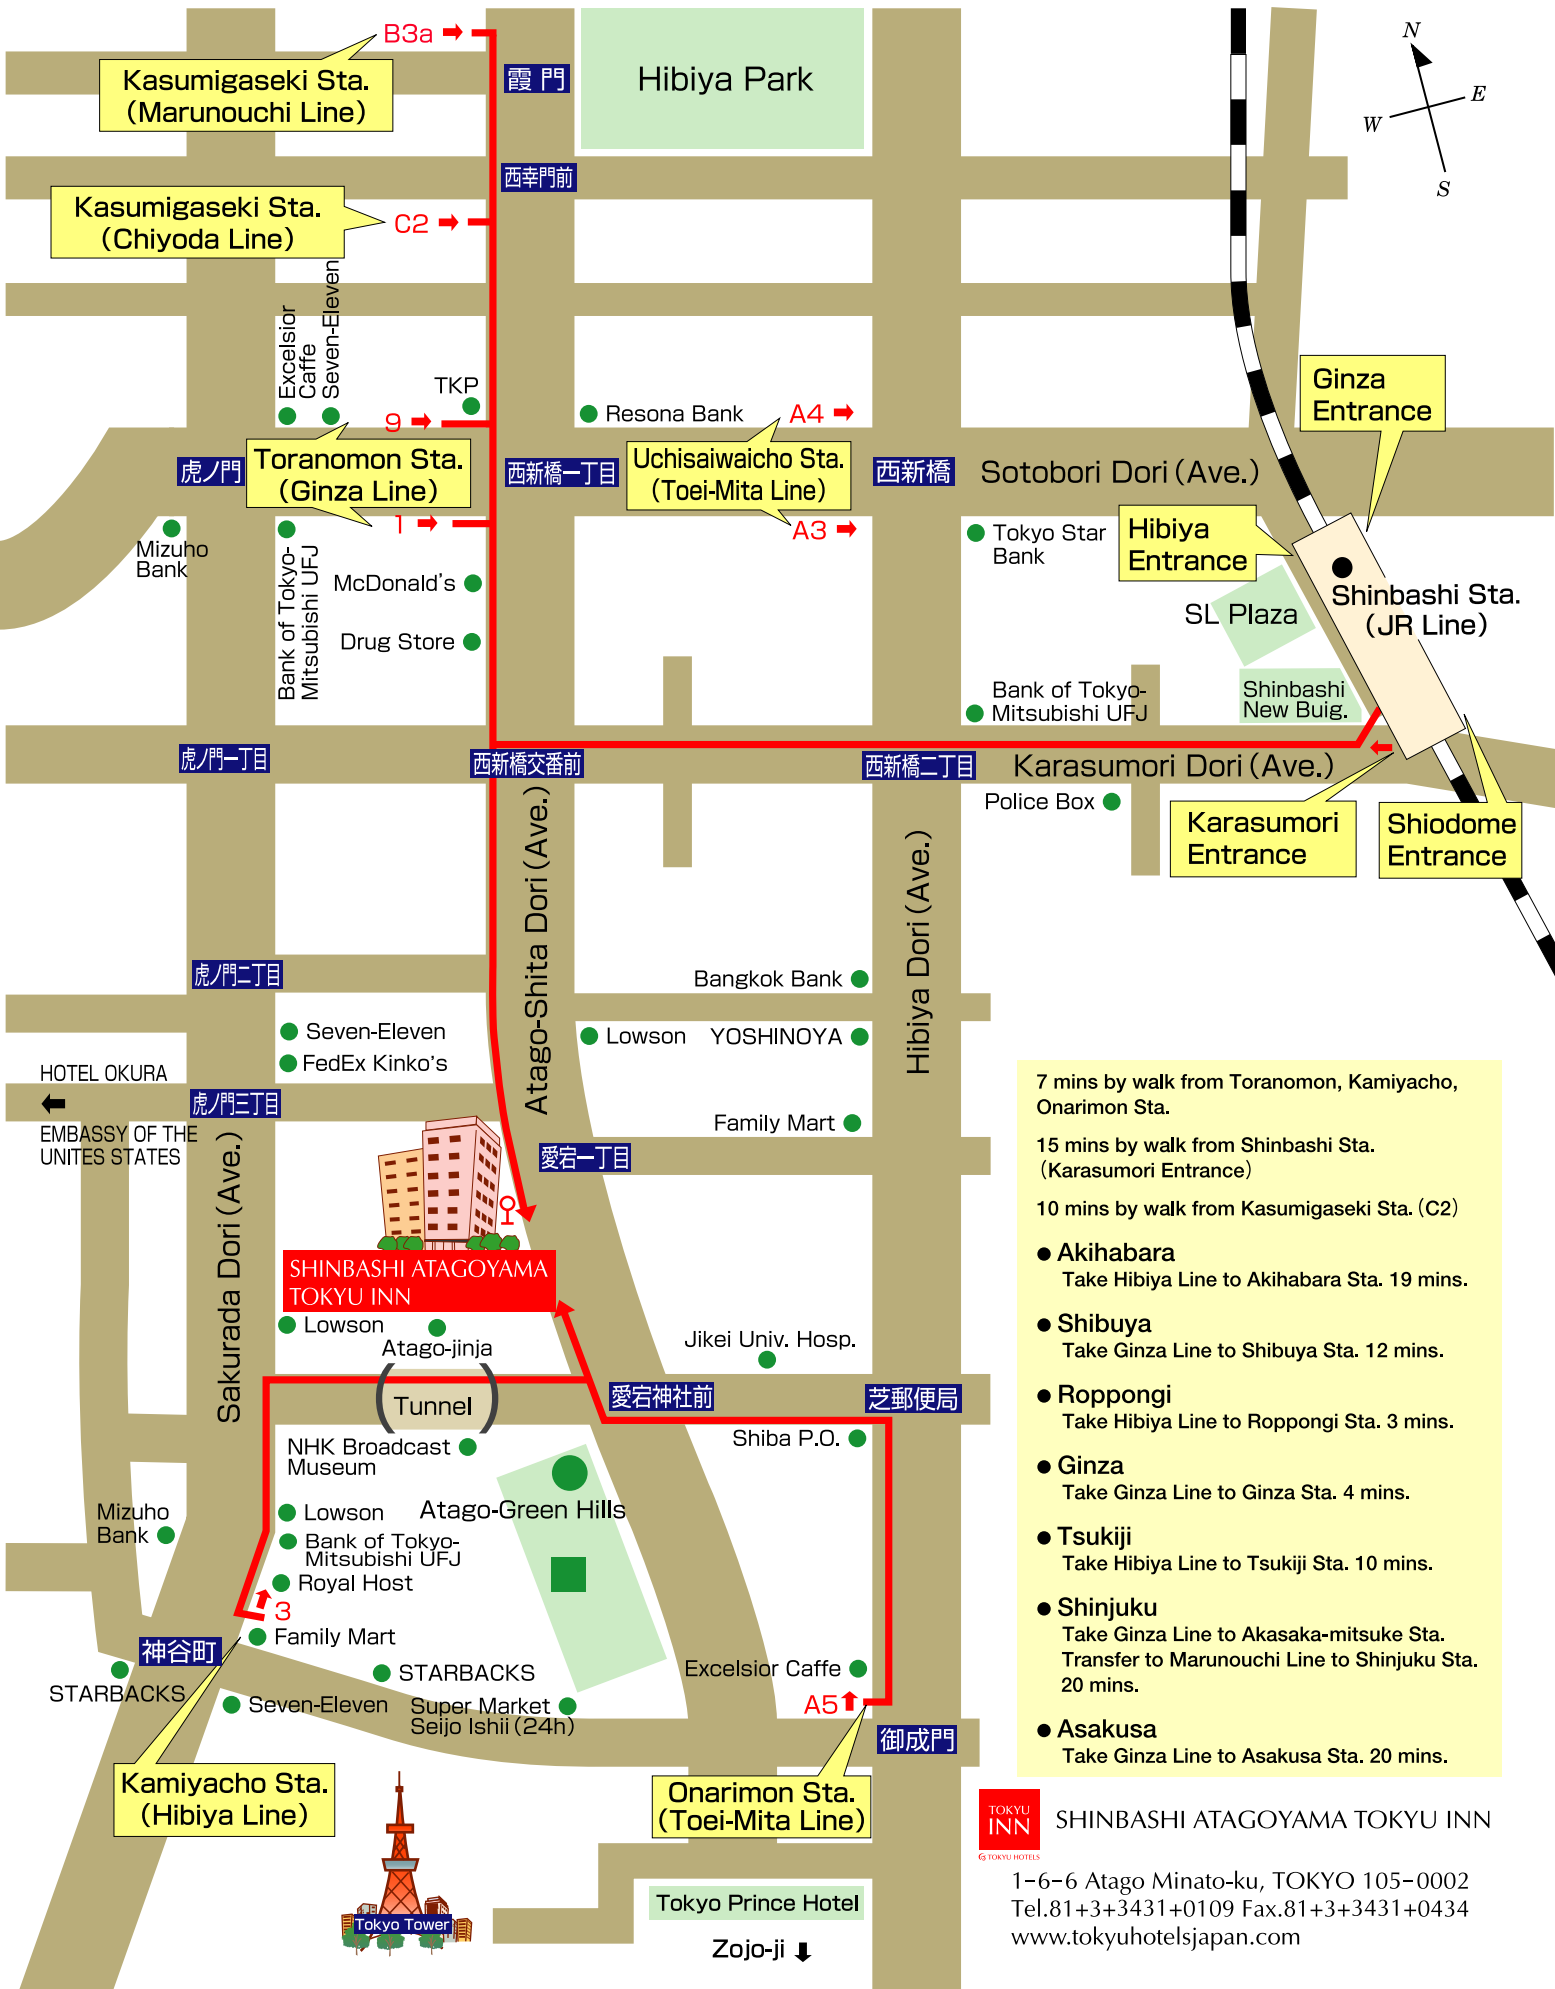

SHINBASHI ATAGOYAMA TOKYU INN Location & Map

- 7 mins by walk from Toranomon, Kamiyacho, Onarimon Sta.
- 15 mins by walk from Shinbashi Sta. (Karasumori Entrance)
- 10 mins by walk from Kasumigaseki Sta. (C2)
- **Akihabara**
Take Hibiya Line to Akihabara Sta. 19 mins.
- **Shibuya**
Take Ginza Line to Shibuya Sta. 12 mins.
- **Roppongi**
Take Hibiya Line to Roppongi Sta. 3 mins.
- **Ginza**
Take Ginza Line to Ginza Sta. 4 mins.
- **Tsukiji**
Take Hibiya Line to Tsukiji Sta. 10 mins.
- **Shinjuku**
Take Ginza Line to Akasaka-mitsuke Sta. Transfer to Marunouchi Line to Shinjuku Sta. 20 mins.
- **Asakusa**
Take Ginza Line to Asakusa Sta. 20 mins.

TOKYU INN SHINBASHI ATAGOYAMA TOKYU INN
 1-6-6 Atago Minato-ku, TOKYO 105-0002
 Tel.81+3+3431+0109 Fax.81+3+3431+0434
 www.tokyuhotelsjapan.com